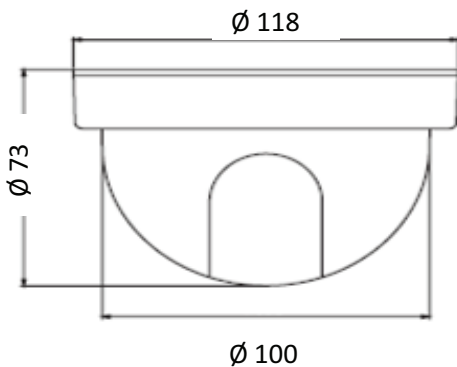

Dimension

Specifications

| MODEL | HCDC-2031OSD |
|-----------------------|--|
| Image Sensor | 1/3" Color Sony Super Had CCD |
| Video Format | 60Hz for NTSC, 50Hz for PAL |
| Total Pixels | 537(H) X 505(V) for NTSC, 537 X 597(V) for PAL |
| S/N ratio | 50dB (AGC Off) |
| Horizontal Resolution | 530 TV Line |
| Shutter Speed | 1/60s~1/100,000s for NTSC, 1/50s~100,000s for PAL |
| Video Signal | BNC 1.0V p-p 75Ohms |
| Lens | Fixed Board Lens |
| Min. Illumination | 0.1 Lux |
| Operating Temperature | From -10°C ~ 50°C |
| Supplied Voltage | DC 8 ~ 14V |
| Power Consumption | Max. 1.4W |
| Weight | 300g (Approximately) |
| OSD Menu | |
| CAMERA ID | ON / OFF |
| LENS | MANUAL / VIDEO / DC |
| SHUTTER | AUTO / FLK / FIXED / MANUAL |
| WHITE BAL. | ATW / AWB / FIXED / MANUAL |
| FUNCTION | BLC / AGC / DAY NIGHT / PRIVACY / MIRROR / GAMMA/MOTION |
| ADJUST | CONTRAST / SHARPNESS / CB_GAIN / CR_GAIN |
| LANGUAGE | ENGLISH / KOREAN / CHINESE 1 / CHINESE 2 / JAPANESE |
| RESET | |
| EXIT | |